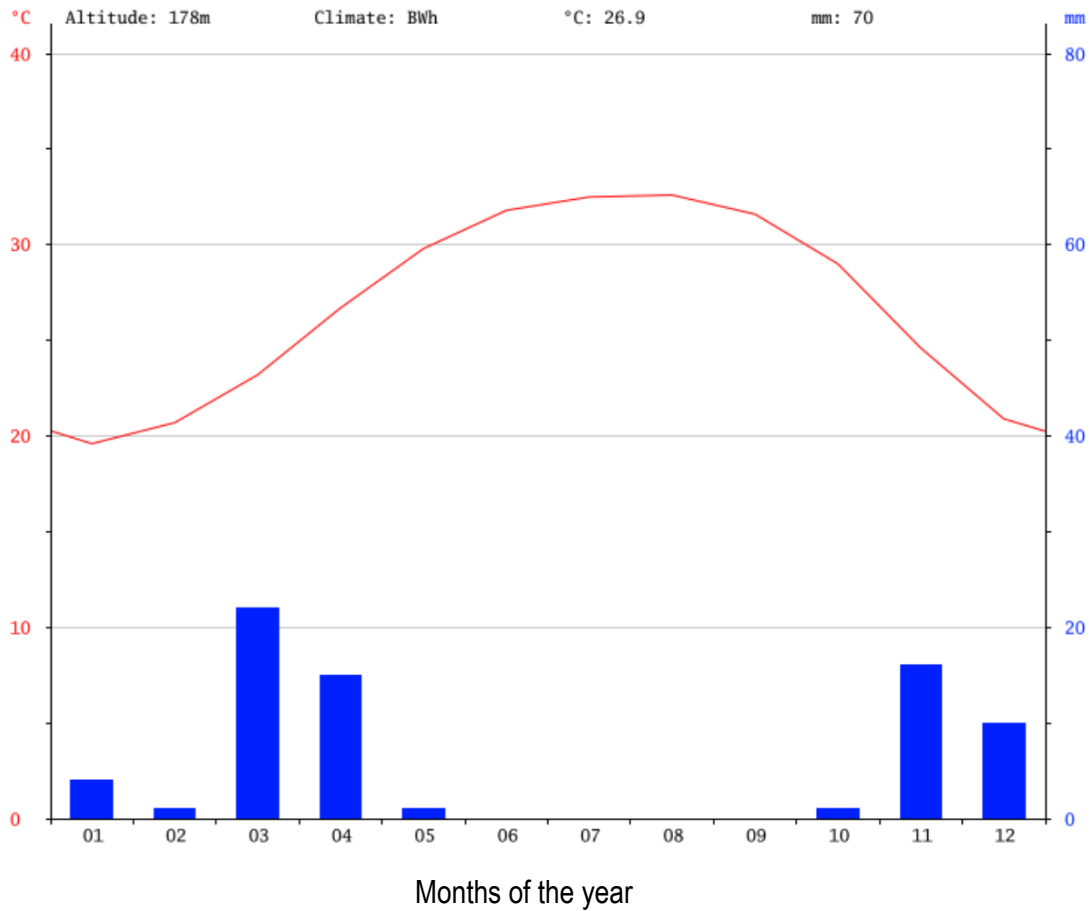

Lesson 4: Worksheet 1

Comparing climates

Sydney, NSW Australia

	Jan	Feb	Mar	Apr	May	Jun	Jul	Aug	Sep	Oct	Nov	Dec
Average Temp (°c)	22.2	22.3	21.1	18.4	15.2	12.9	12	13.1	15.2	17.8	19.5	21.5
Rainfall (mm)	126	147	155	112	110	152	74	93	60	92	103	85

Sydney's climate

Blue Columns – Rainfall
Red Line – Temperature

Fiji

	Jan	Feb	Mar	Apr	May	Jun	Jul	Aug	Sep	Oct	Nov	Dec
Average Temp (°c)	19.6	20.7	23.2	26.7	29.8	31.8	32.5	32.6	31.6	29	24.6	20.9
Rainfall (mm)	4	1	22	15	1	0	0	0	0	1	16	10

Fiji's Climate

Blue Columns – Rainfall
Red Line – Temperature