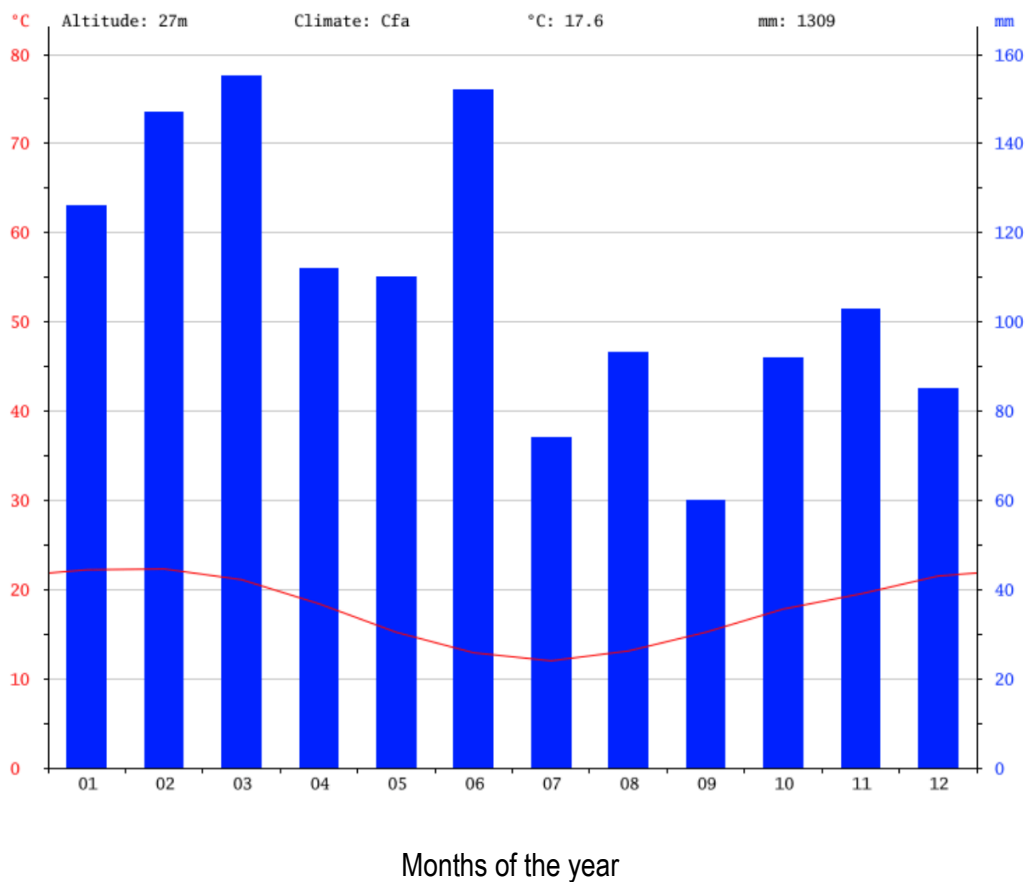

Lesson 4: Worksheet 1

Comparing climates

Sydney, NSW Australia

	Jan	Feb	Mar	Apr	May	Jun	Jul	Aug	Sep	Oct	Nov	Dec
Average Temp (°c)	22.2	22.3	21.1	18.4	15.2	12.9	12	13.1	15.2	17.8	19.5	21.5
Rainfall (mm)	126	147	155	112	110	152	74	93	60	92	103	85

Sydney's climate

Blue Columns – Rainfall
Red Line – Temperature

Fiji

	Jan	Feb	Mar	Apr	May	Jun	Jul	Aug	Sep	Oct	Nov	Dec
Average Temp (°c)	19.6	20.7	23.2	26.7	29.8	31.8	32.5	32.6	31.6	29	24.6	20.9
Rainfall (mm)	4	1	22	15	1	0	0	0	0	1	16	10